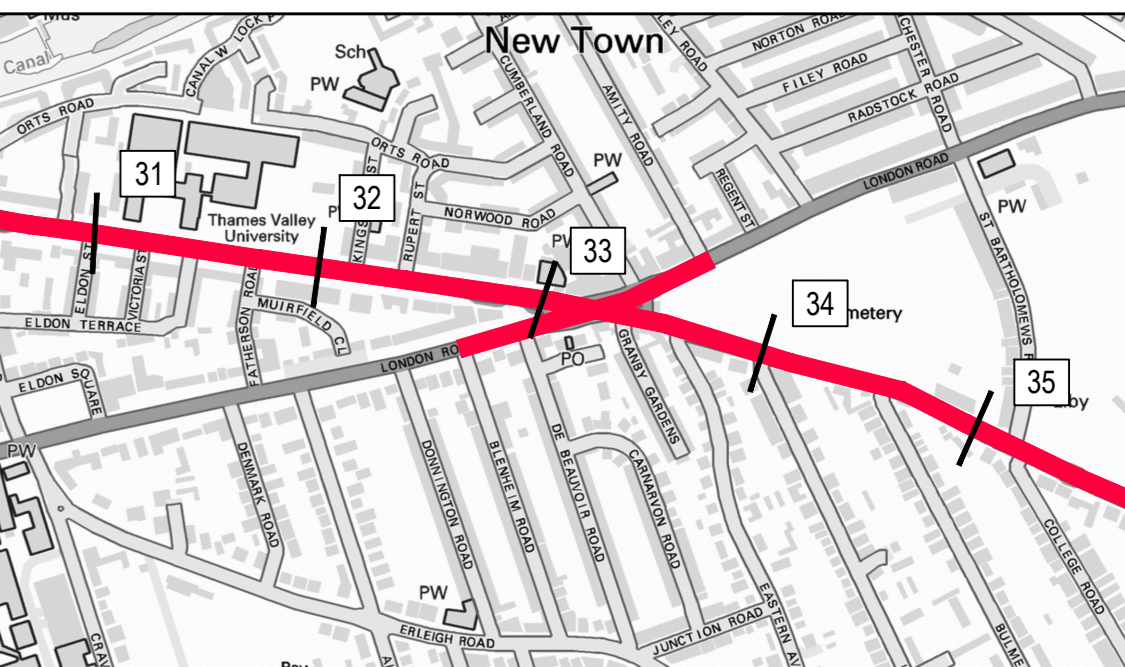

# Eldon Road to Rupert Street

**RED ROUTE**  
No stopping at any time

# Rupert Street to Eastern Avenue

# Eastern Avenue to College Road

- Key:
- Existing Yellow Lines Turned To Red
  - Existing Parking Bays
  - Existing Disabled Parking Bays
  - Existing Loading Bays
  - Proposed Loading Bays
  - Proposed Parking Bays
  - Proposed Red Lines
  - Pubs, Eateries & Garages
  - Shops