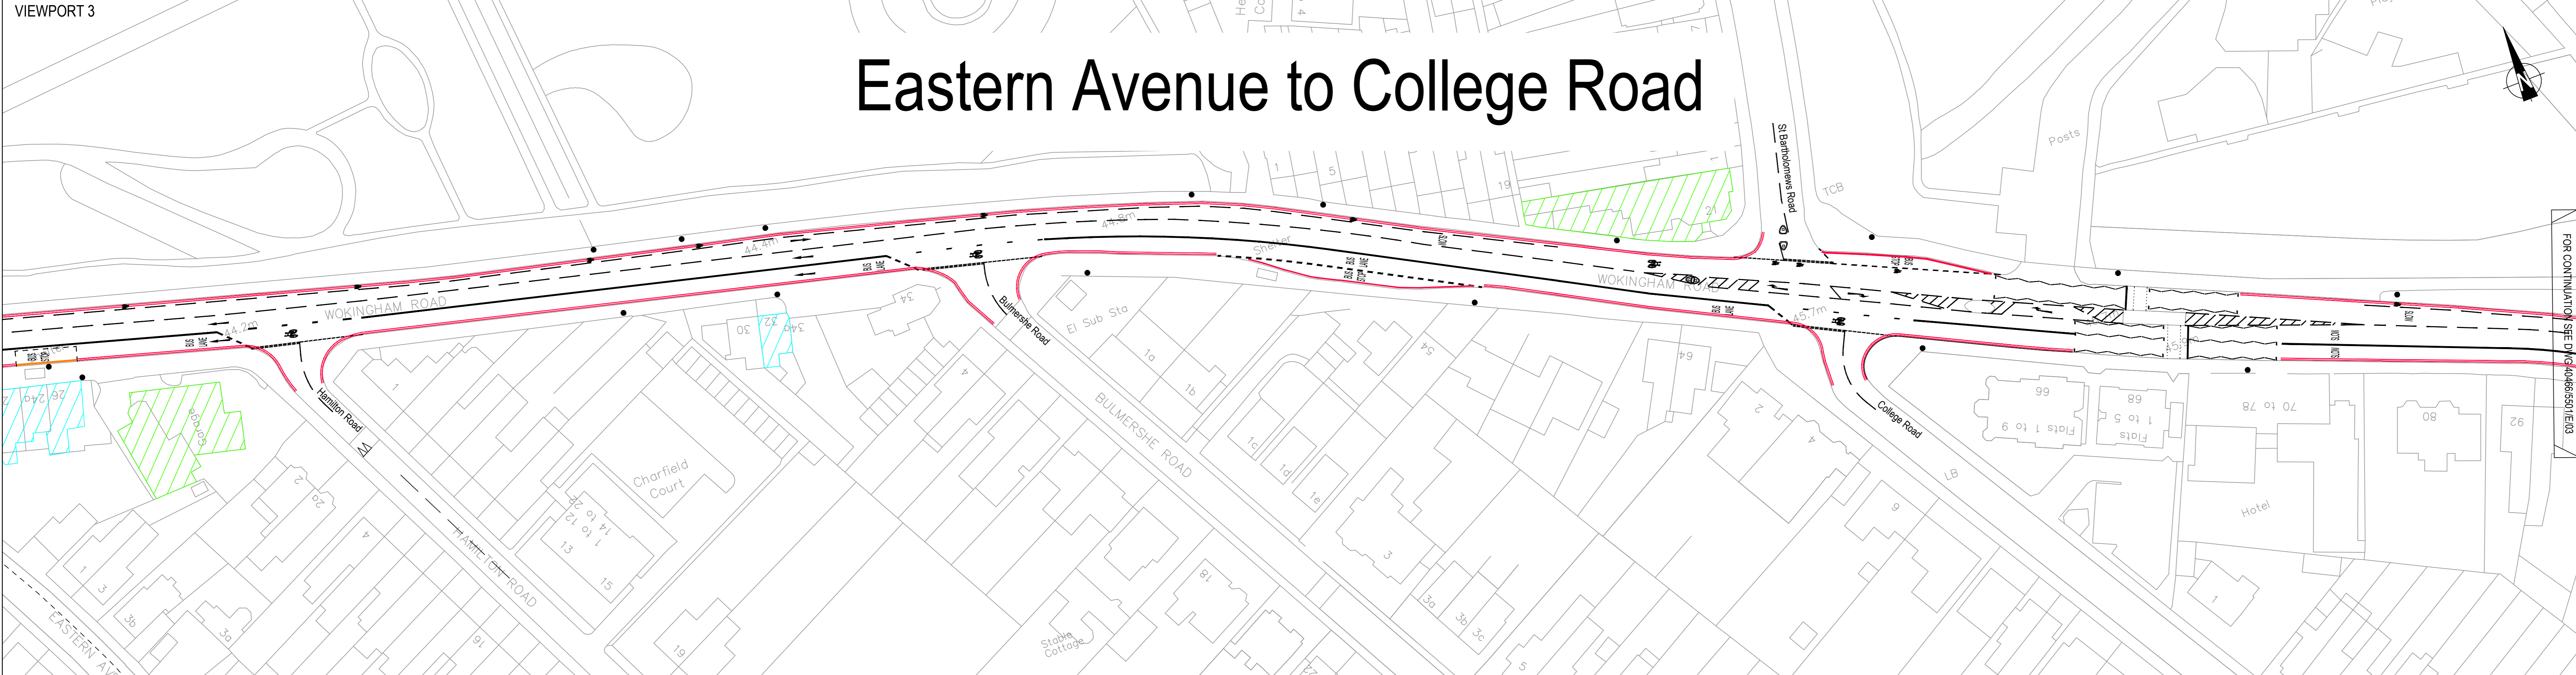

# Eldon Road to Rupert Street

**RED ROUTE**  
No stopping at any time

# Rupert Street to Eastern Avenue

# Eastern Avenue to College Road

- Key:
- Existing Yellow Lines Turned To Red
  - Existing Parking Bays
  - Existing Disabled Parking Bays
  - Existing Loading Bays
  - Proposed Loading Bays
  - Proposed Parking Bays
  - Proposed Red Lines
  - Pubs, Eateries & Garages
  - Shops

PLAN 10