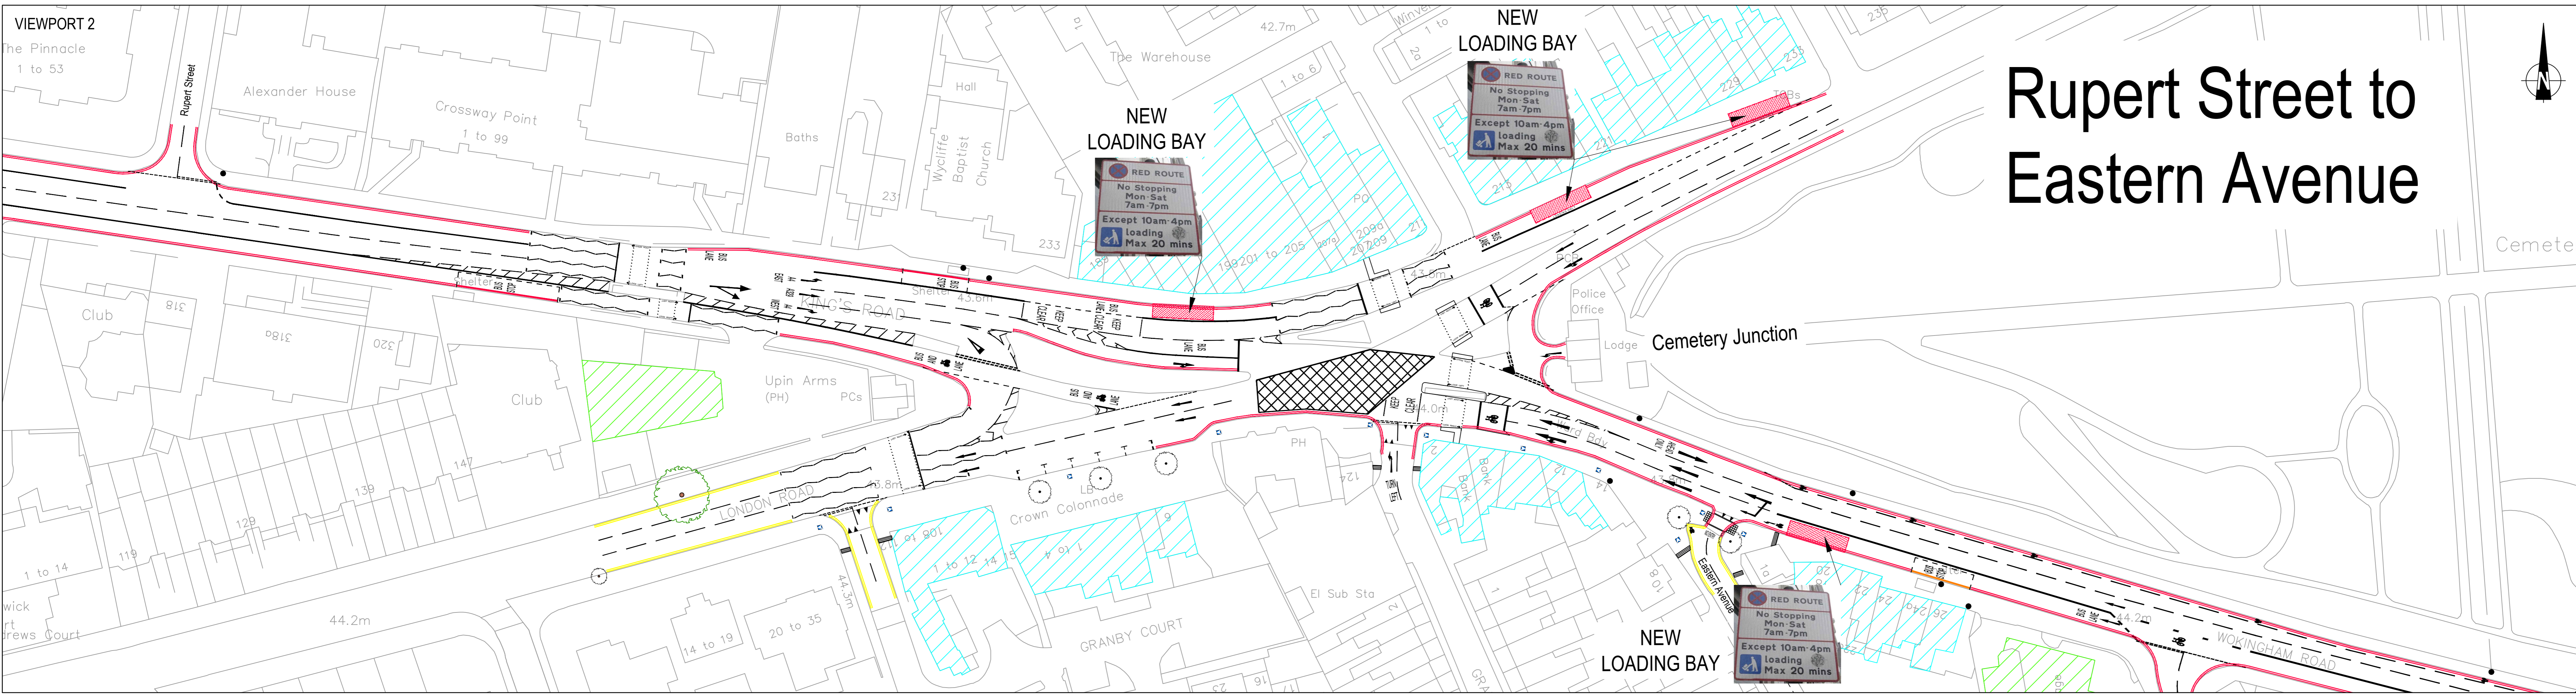

# Eldon Road to Rupert Street

**RED ROUTE**  
No stopping at any time

# Rupert Street to Eastern Avenue

# Eastern Avenue to College Road

- Key:
- Existing Yellow Lines Turned To Red
  - Existing Parking Bays
  - Existing Disabled Parking Bays
  - Existing Loading Bays
  - Proposed Loading Bays
  - Proposed Parking Bays
  - Proposed Red Lines
  - Pubs, Eateries & Garages
  - Shops